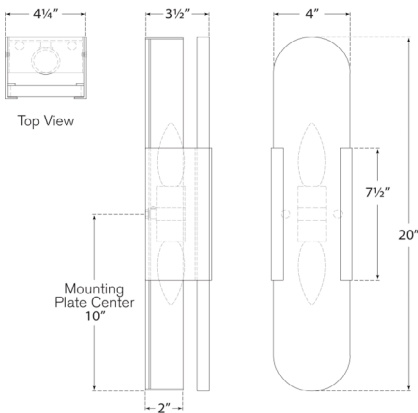

Melange Elongated Sconce

KW2013BZ-ALB

Materials Shown

Bronze with Alabaster

Available in

Antique-Burnished Brass

Bronze

Polished Nickel

Dimensions

O/A Height: 20"

Width: 4.25"

Extension: 3.5"

Backplate: 4.25 x 20" Rectangle

Socket

2 - E26 Keyless

Wattage

2 - 12 LED B11

Weight

10lbs