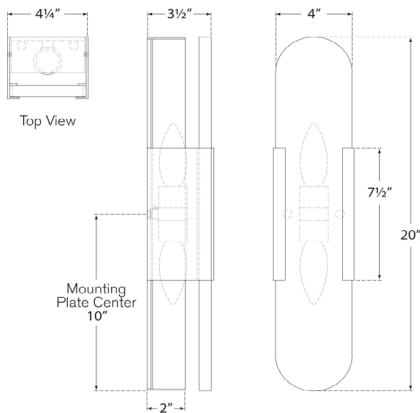

Melange Elongated Sconce

KW2013AB-ALB

Materials Shown

**Antique-Burnished Brass with
Alabaster**

Available in

**Antique-Burnished Brass
Bronze
Polished Nickel**

Dimensions

O/A Height: 20"

Width: 4.25"

Extension: 3.5"

Backplate: 4.25 x 20" Rectangle

Socket

2 - E26 Keyless

Wattage

2 - 12 LED B11

Weight

Polished Nickel

Dimensions

O/A Height: 20"

Width: 4.25"

Extension: 3.5"

Backplate: 4.25 x 20" Rectangle

Socket

2 - E26 Keyless

Available in

Antique-Burnished Brass

Bronze

Polished Nickel

Dimensions

O/A Height: 20"

Width: 4.25"

Extension: 3.5"